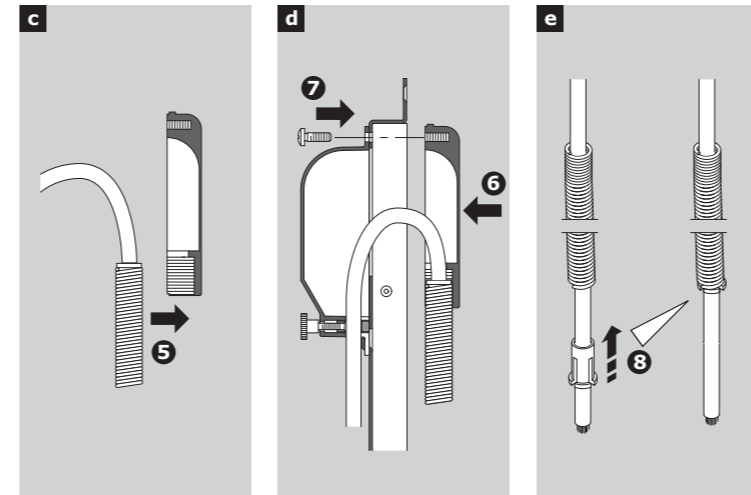

10313... Z09-ADL53----00

10312

10312-10

10312-20

10314

Aufbaumontage
surface mounted
montage encastré
d'ordine da incasso
montaje empotrado

Einbaumontage
flush mounted
montage en applique
d'ordine da applicare
montaje superficie

Vollblatt
wooden and steel doors

Rohrrahmen
tubular frame

Falzluf
rebate clearance

min
3,5
0,5

ASSA ABLOY is the global leader in door opening solutions dedicated to satisfying end-user needs for security, safety and convenience.