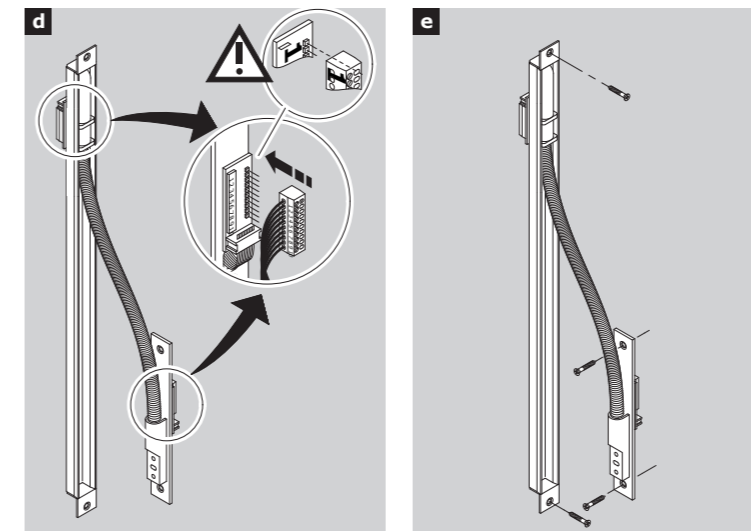

10313... Z09-ADL53----00

10312

10312-10

10312-20

10314

Aufbaumontage
surface mounted
montage encastré
d'ordine da incasso
montaje empotrado

Einbaumontage
flush mounted
montage en applique
d'ordine da applicare
montaje superficie

Vollblatt
wooden and steel doors

Rohrrahmen
tubular frame

Falzluf
rebate clearance

min
3,5
0,5

ASSA ABLOY is the global leader in door opening solutions dedicated to satisfying end-user needs for security, safety and convenience.